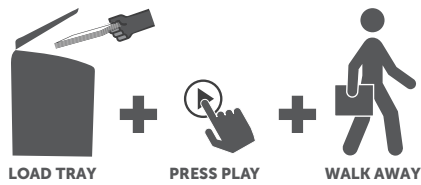

Special Savings

on AutoMax™ Shredders

Fast, Powerful Performance
with the Convenience of
Hands-Free Shredding

The World's Toughest Shredders®

SAVE ON Select AutoMax™ Shredders

AutoMax™ shredders offer a truly walk away shredding experience, automatically shredding stacks of paper at the push of a button. Featuring our patented AccuFeed™ System, AutoMax can shred common stacks of paper as they are – eliminating the need to pull out staples and paper clips or smooth wrinkled papers prior to shredding. Simply load the tray, press play and walk away with confidence. While AutoMax shreds, you get back to business.

**The AutoMax™
Walk Away Advantage**
Fast automatic shredding

Ultra-Quiet
Offers ultra-quiet performance for shared workspaces

Jam Prevention
Stops and reverses paper if a jam occurs

Energy Efficient
Energy saving feature shuts down the shredder after 2 minutes of inactivity